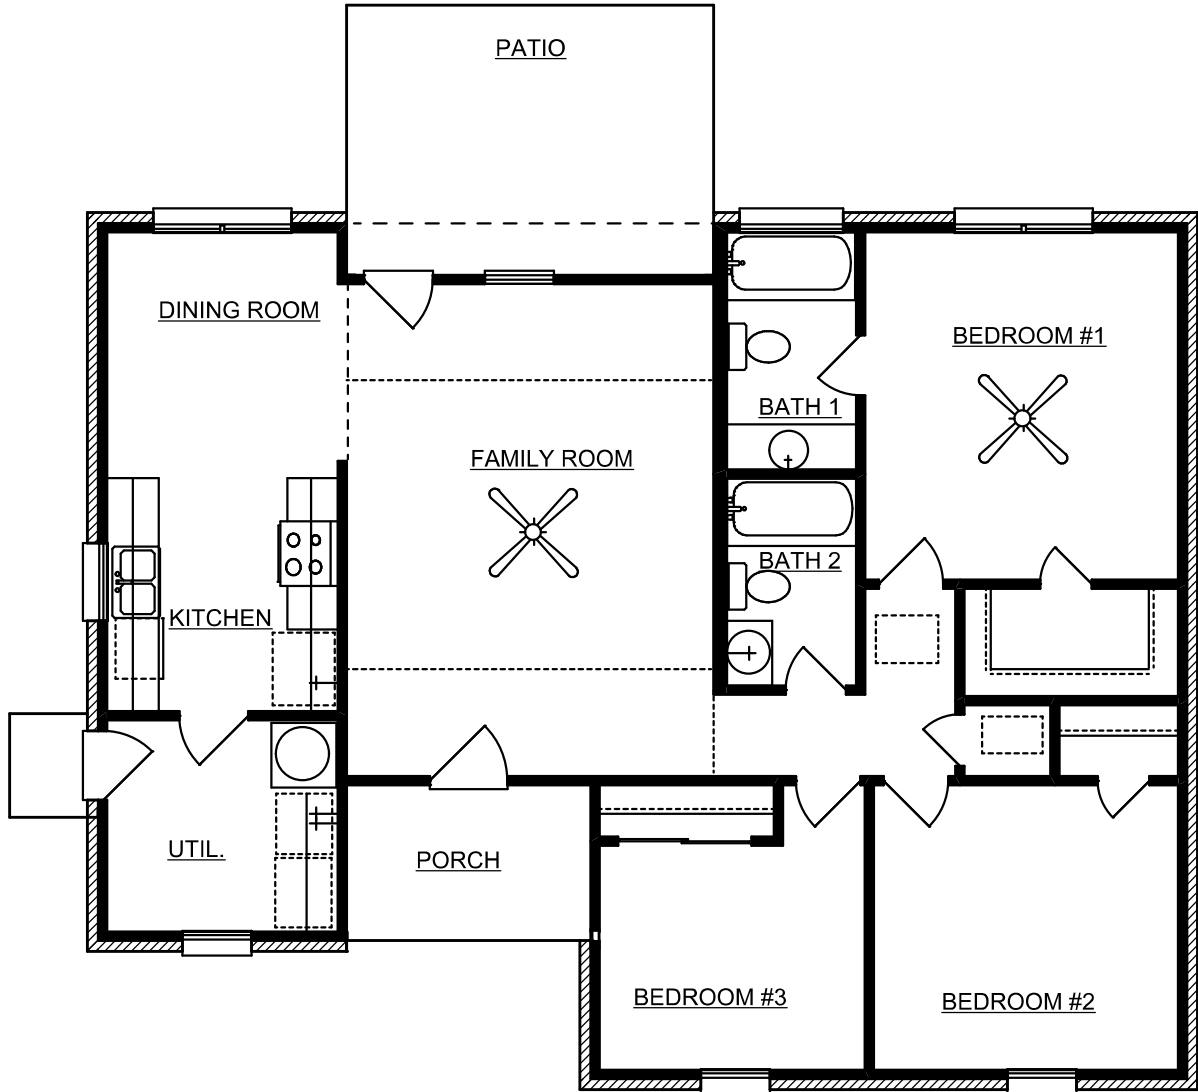

HAMMOND

BREWER HOMES

	AREA
LIVING	1,254 SQ.FT.
PORCHES	91 SQ.FT.
LANDING	12 SQ.FT.
PATIO	114 SQ.FT.

1232-C-83