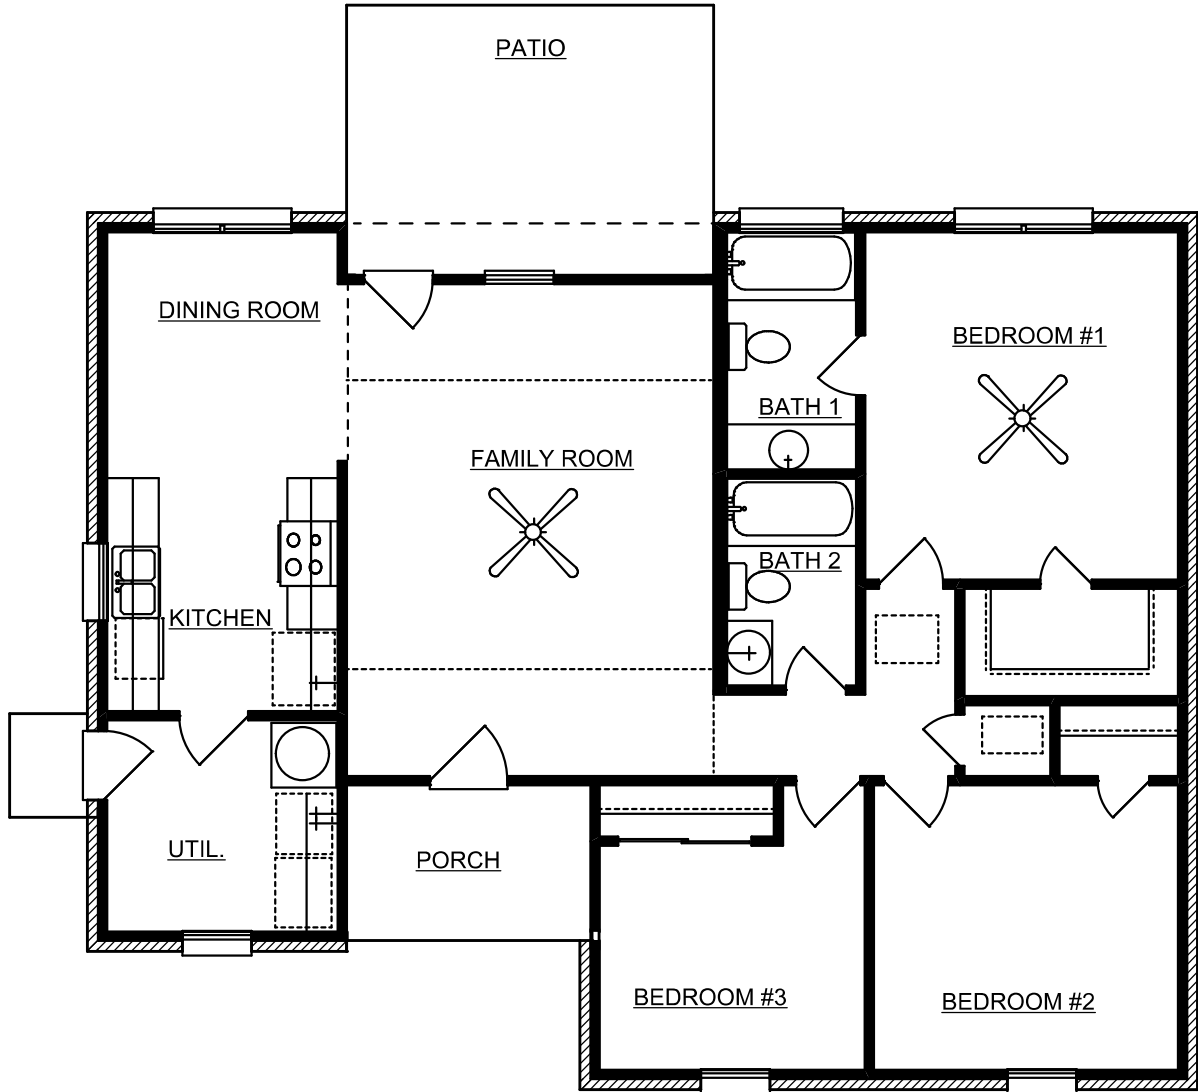

# HAMMOND

BREWER HOMES

	AREA
LIVING	1,254 SQ.FT.
PORCHES	91 SQ.FT.
LANDING	12 SQ.FT.
PATIO	114 SQ.FT.

1232-C-83