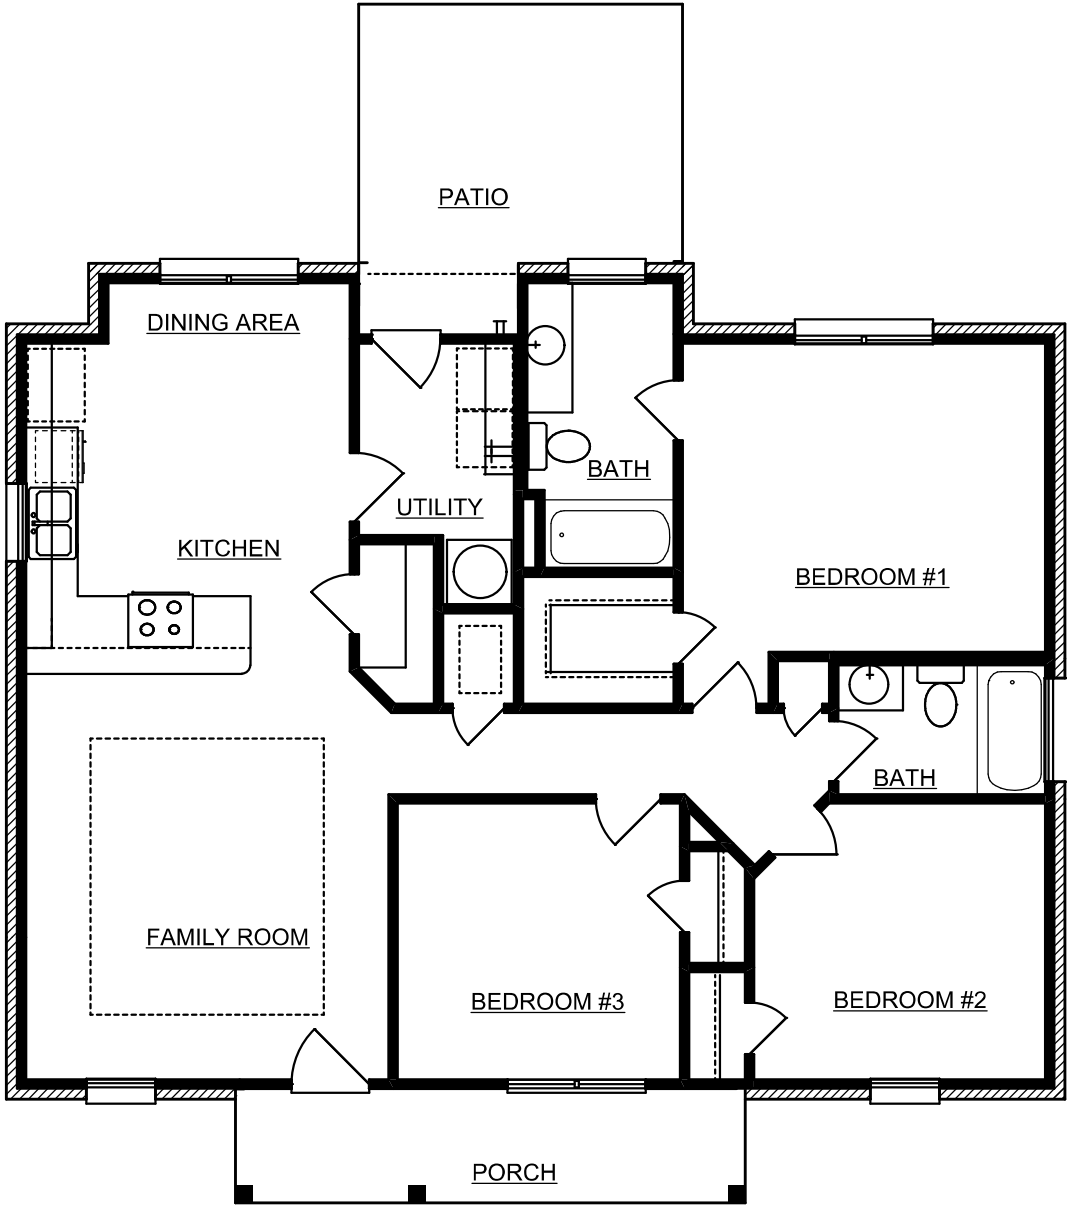

HENRY

BREWER HOMES

AREA	
LIVING	1,251 S.F.
PORCH	104 S.F.
PATIO	125 S.F.

1232-D-87