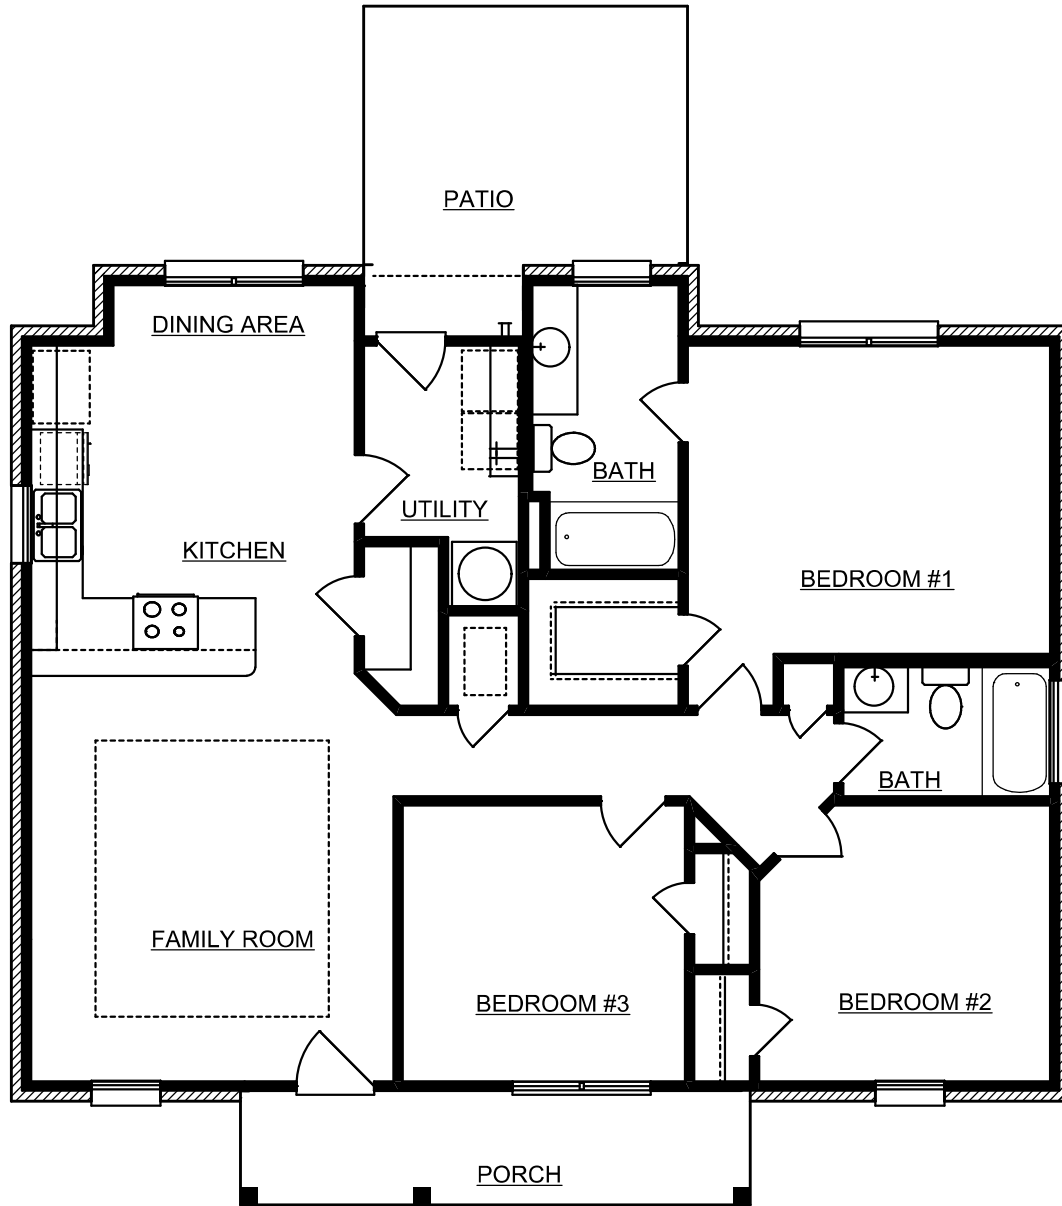

HENRY

BREWER HOMES

AREA	
LIVING	1,251 S.F.
PORCH	104 S.F.
PATIO	125 S.F.

1232-D-87