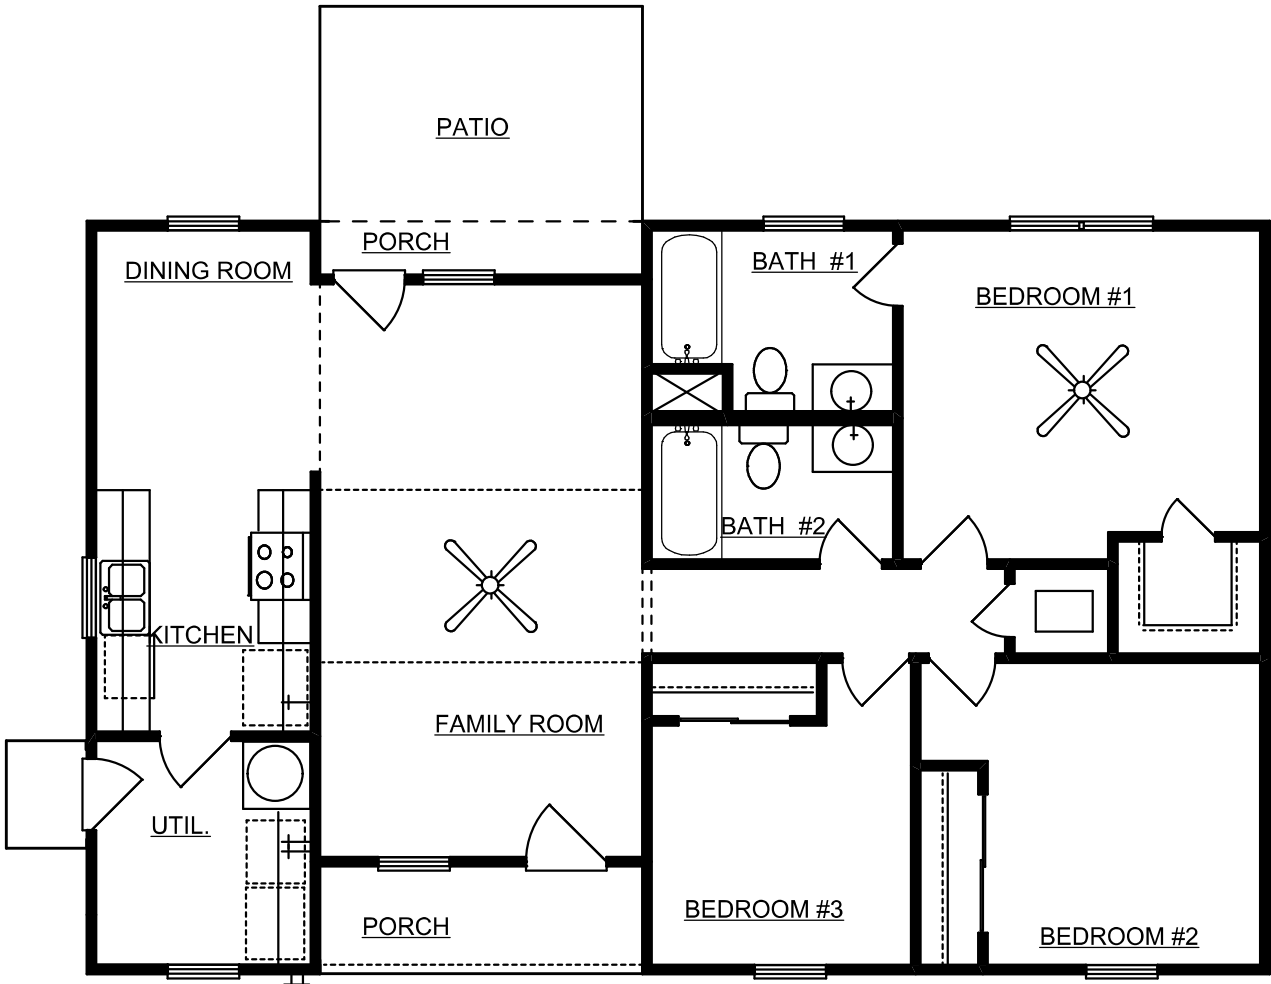

HOWARD II

BREWER HOMES

	AREA
LIVING	1,160 SQ.FT.
PORCHES	72 SQ.FT.
LANDING	12 SQ.FT.
PATIO	96 SQ.FT.

1132-A-55