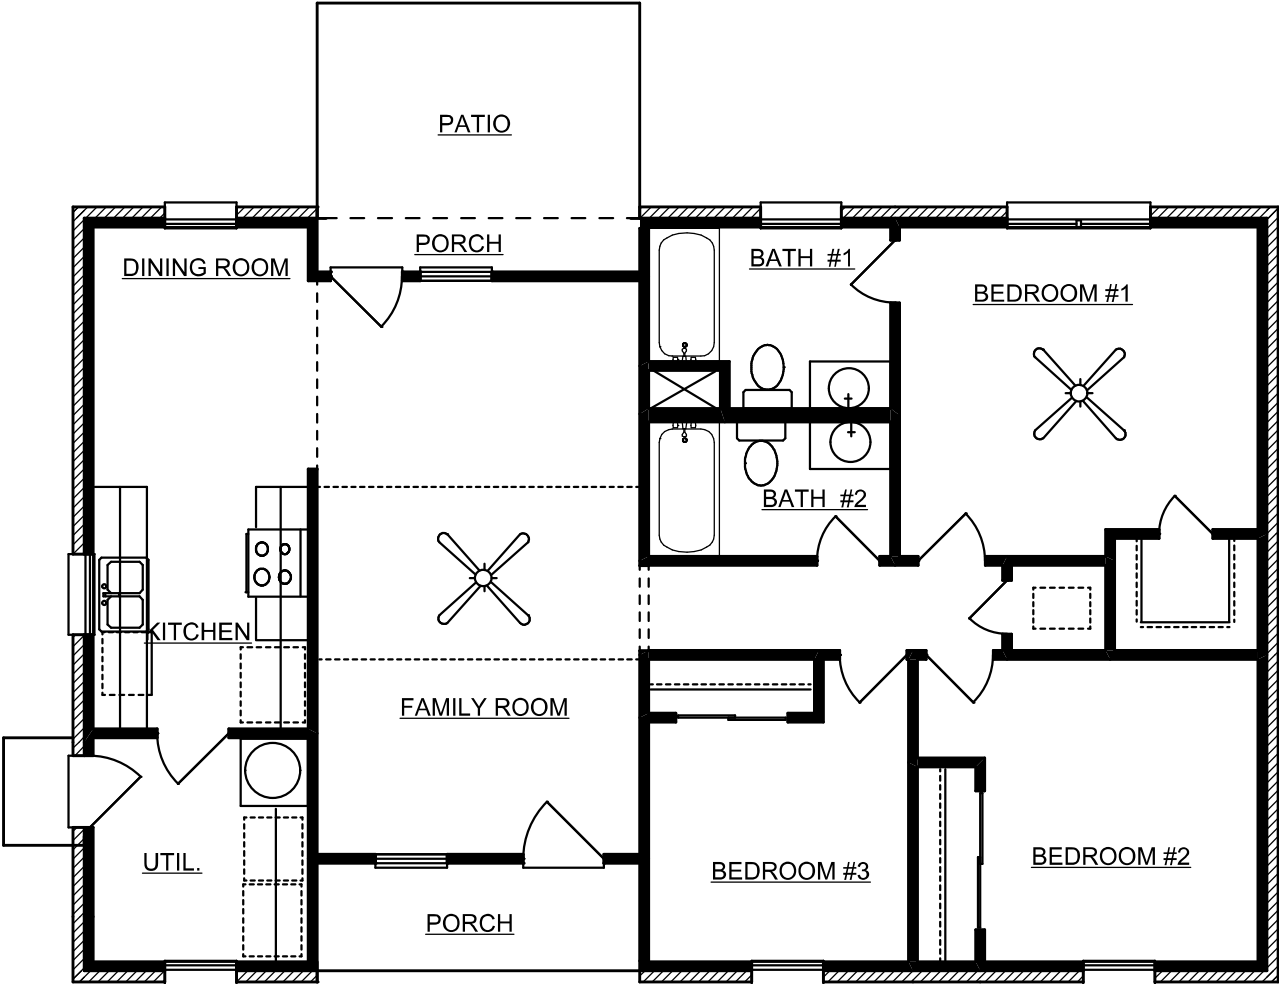

HOWARD

BREWER HOMES

	AREA
LIVING	1,211 SQ.FT.
PORCHES	72 SQ.FT.
LANDING	12 SQ.FT.
PATIO	96 SQ.FT.

1132-B-55