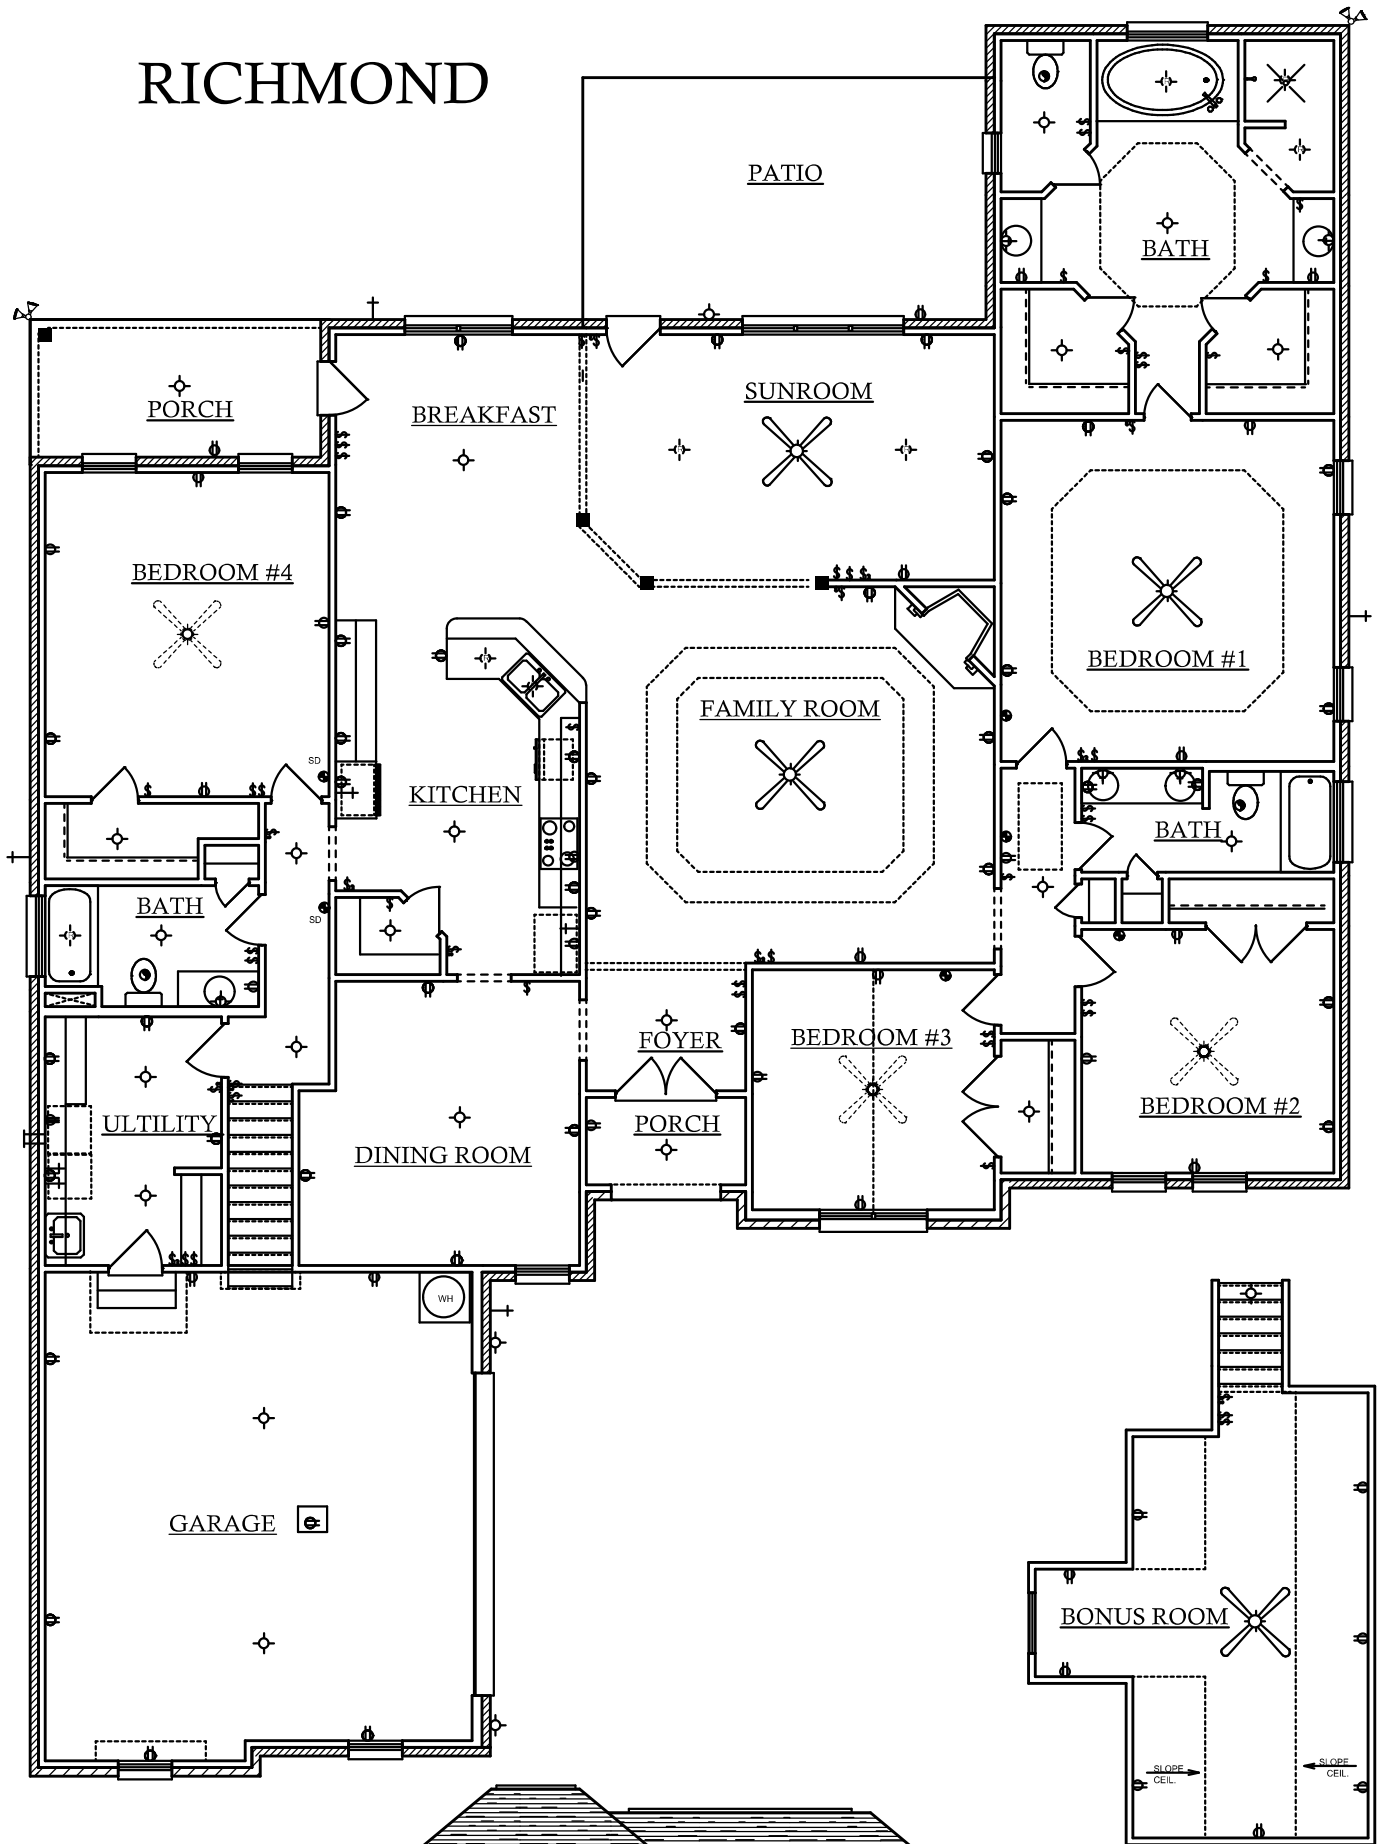

RICHMOND

BREWER HOMES

SQUARE FOOTAGE	
LIVING	3,093 SQ.FT.
BONUS ROOM	301 SQ.FT.
TOTAL	3,394 SQ.FT.
PORCH	139 SQ.FT.
GARAGE	560 SQ.FT.
PATIO	240 SQ.FT.

3343-A-3