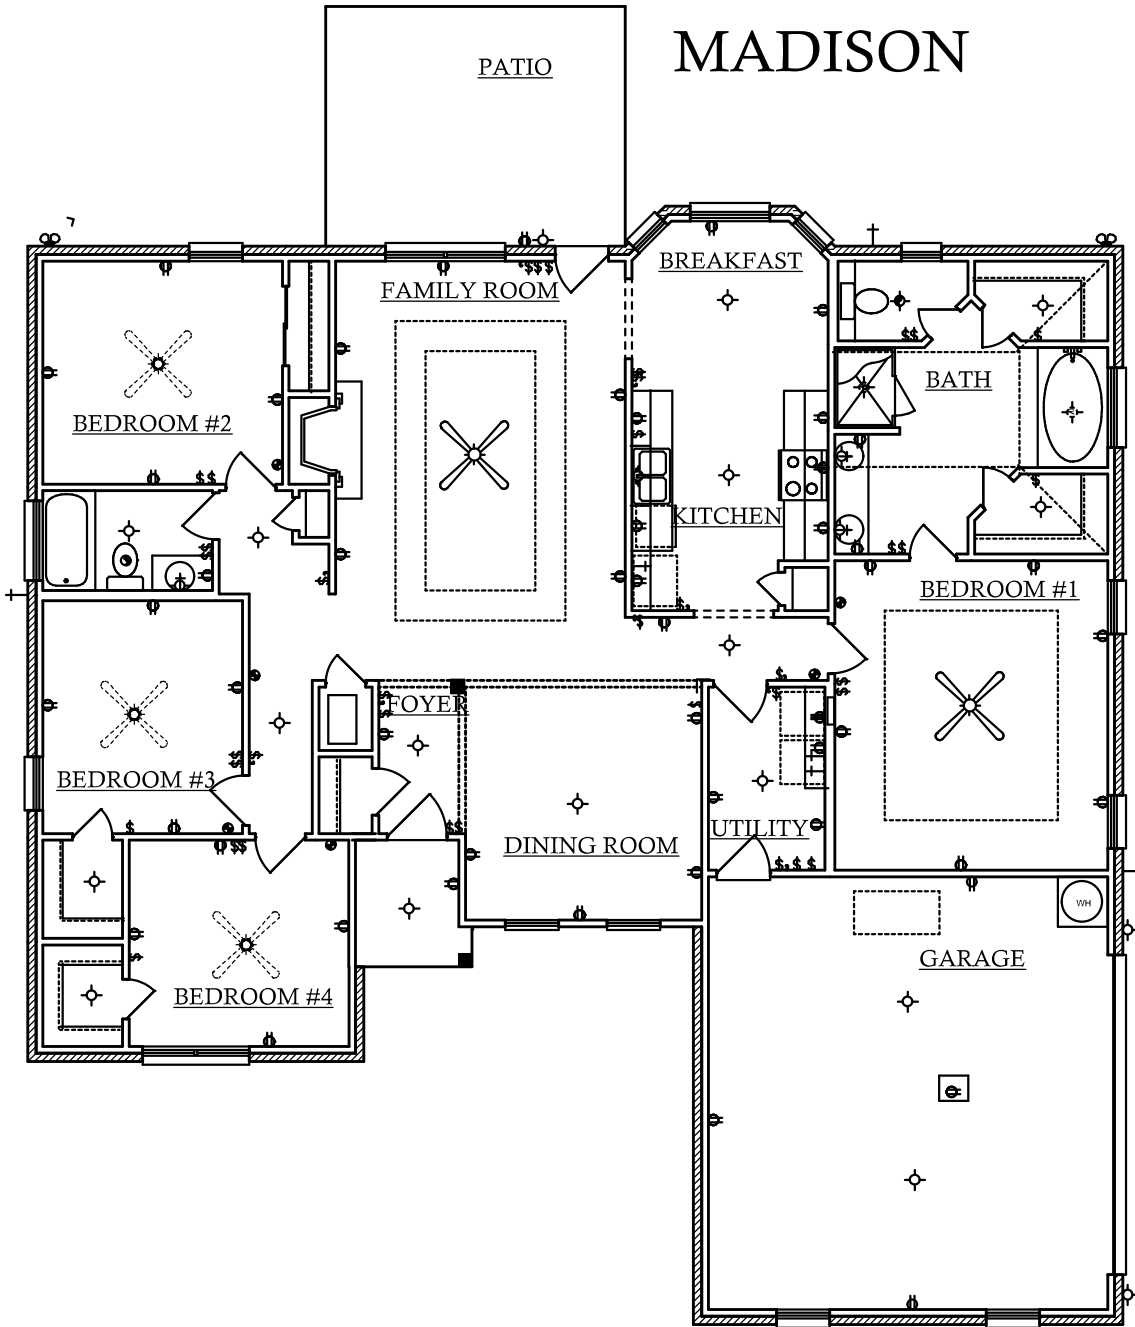

MADISON

BREWER HOMES

AREA	
MAIN FLOOR	1,925 SQ.FT.
PORCH	32 SQ.FT.
GARAGE	480 SQ.FT.
PATIO	180 SQ.FT.

1842-8-8