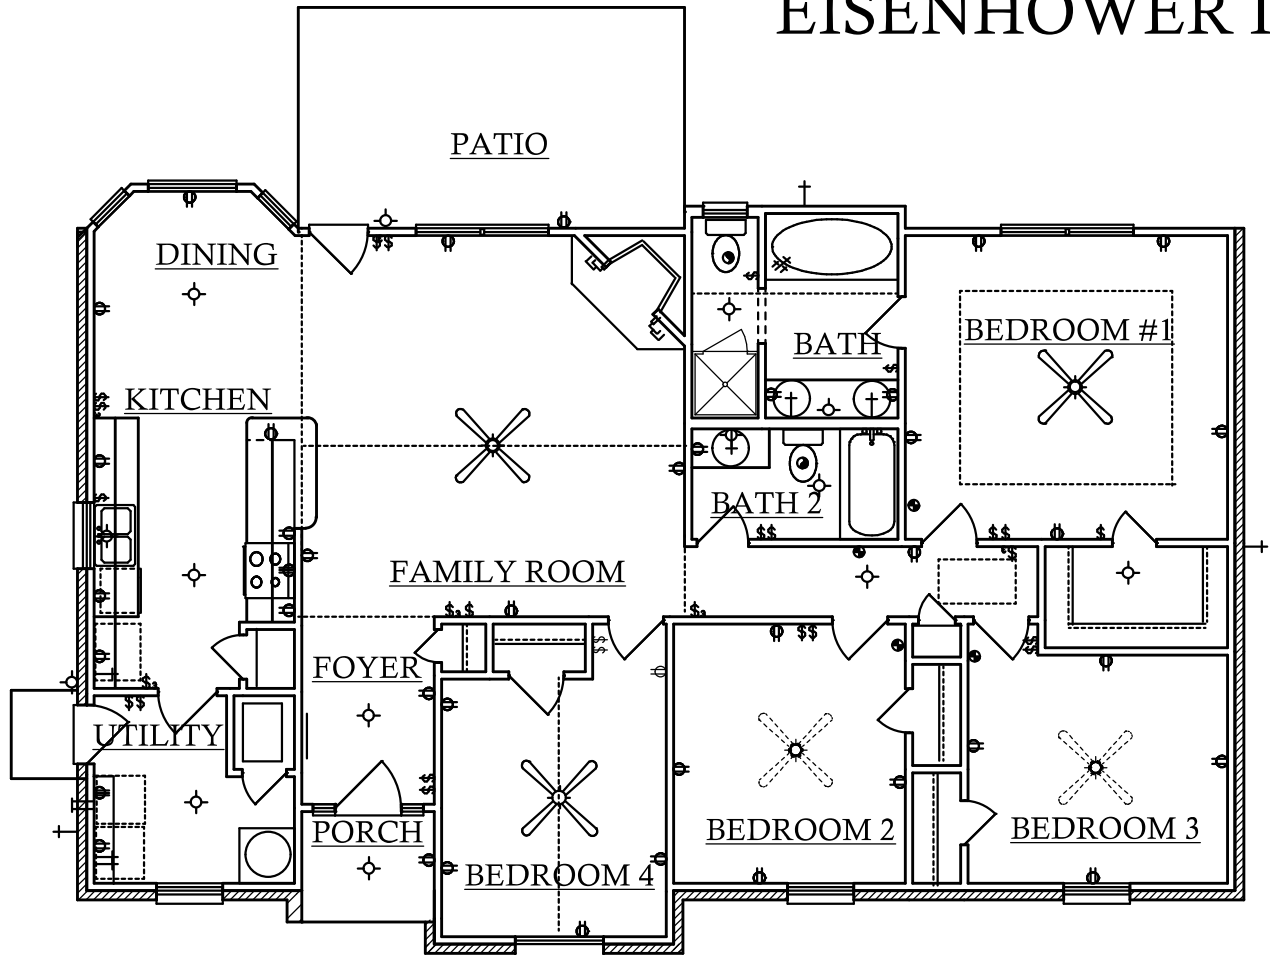

EISENHOWER II

BREWER HOMES

AREA:		
LIVING	1,637	S.F.
PORCH	31	S.F.
PATIO	175	S.F.
LANDING	12	S.F.

1642-DD-10