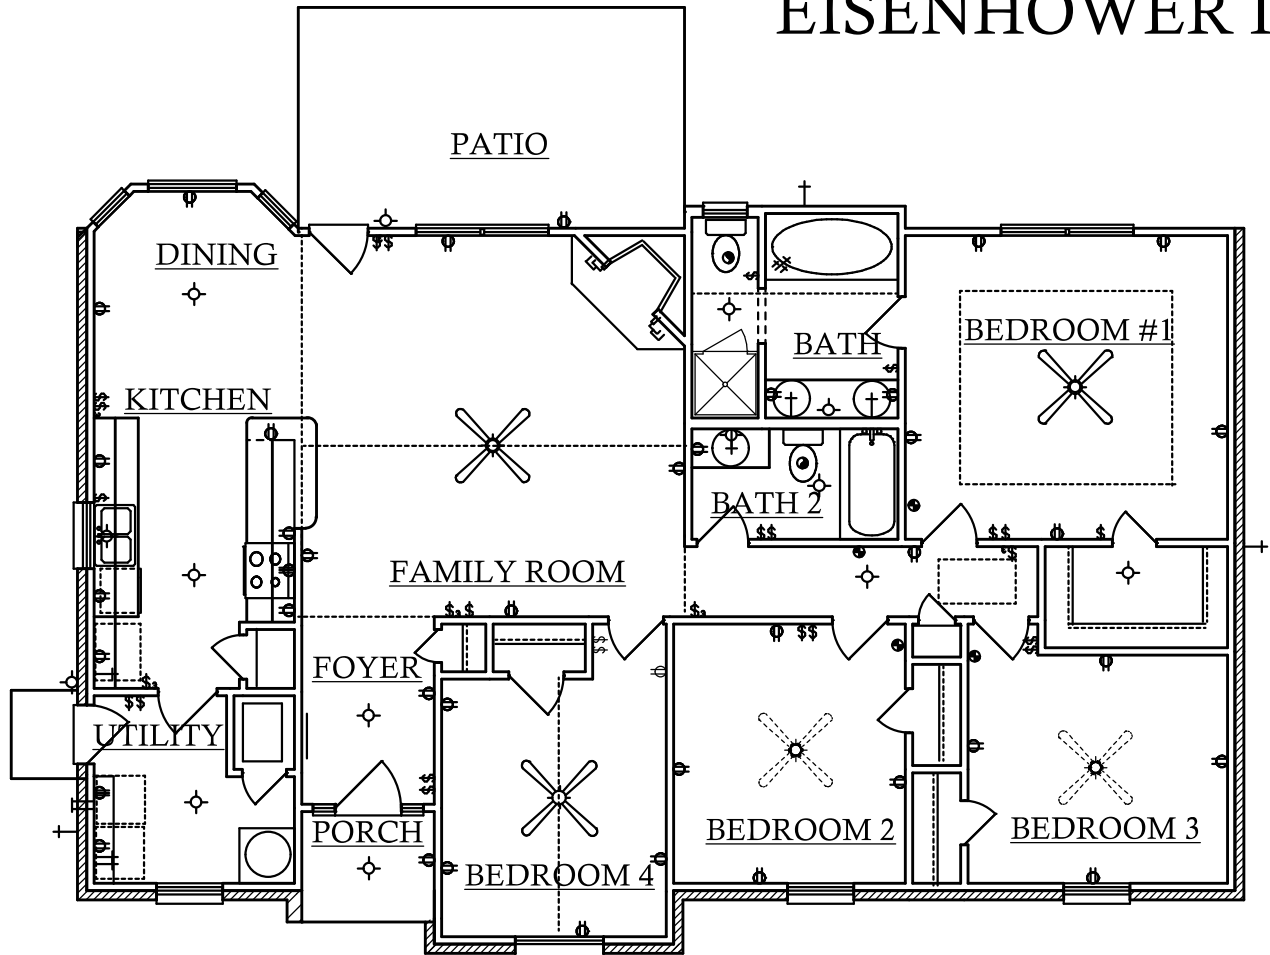

EISENHOWER II

BREWER HOMES

AREA:	
LIVING	1,637 S.F.
PORCH	31 S.F.
PATIO	175 S.F.
LANDING	12 S.F.

1642-DD-10