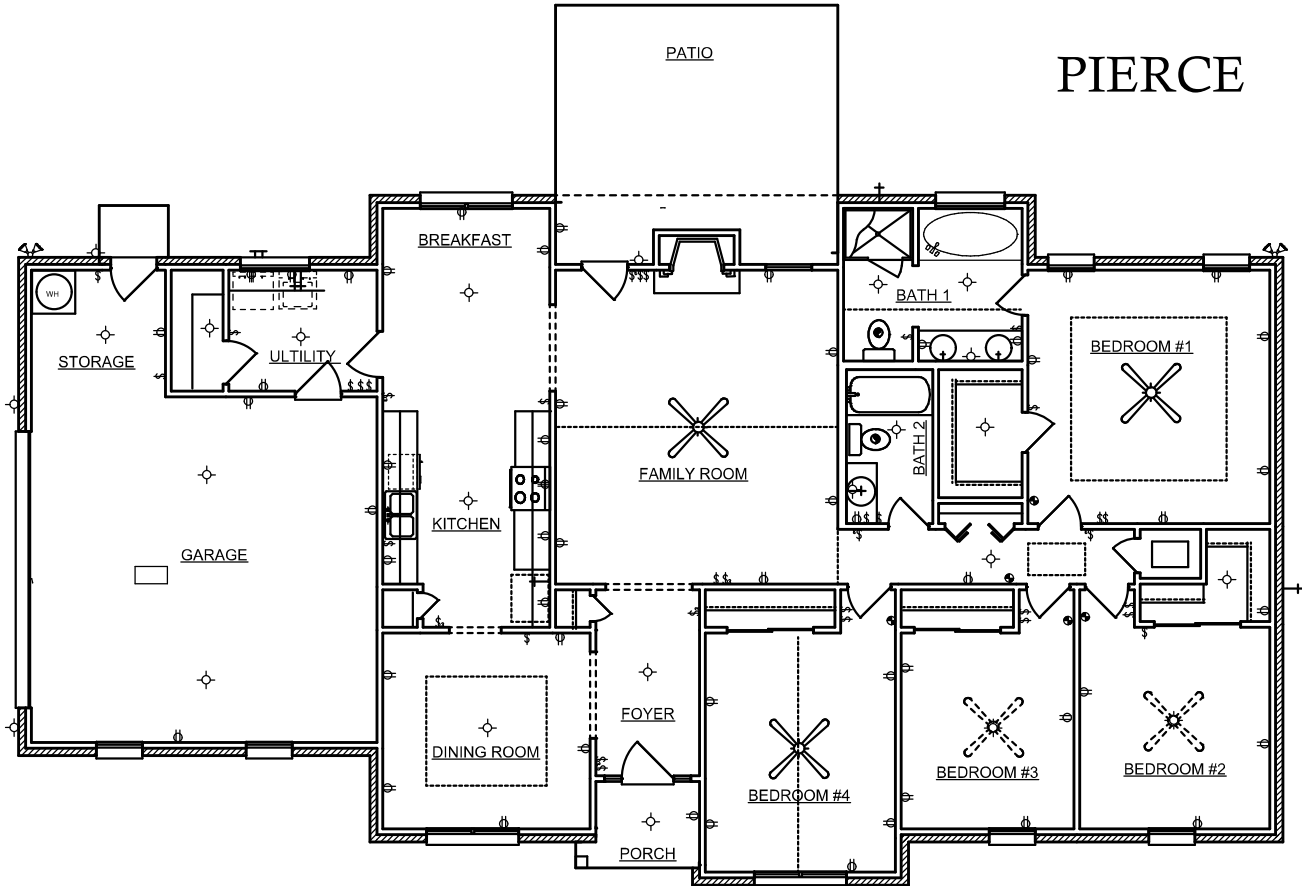

PIERCE

BREWER HOMES

AREA	
LIVING	1,957 S.F.
PORCH	88 S.F.
LANDING	12 S.F.
PATIO	180 S.F.

1942-P-23