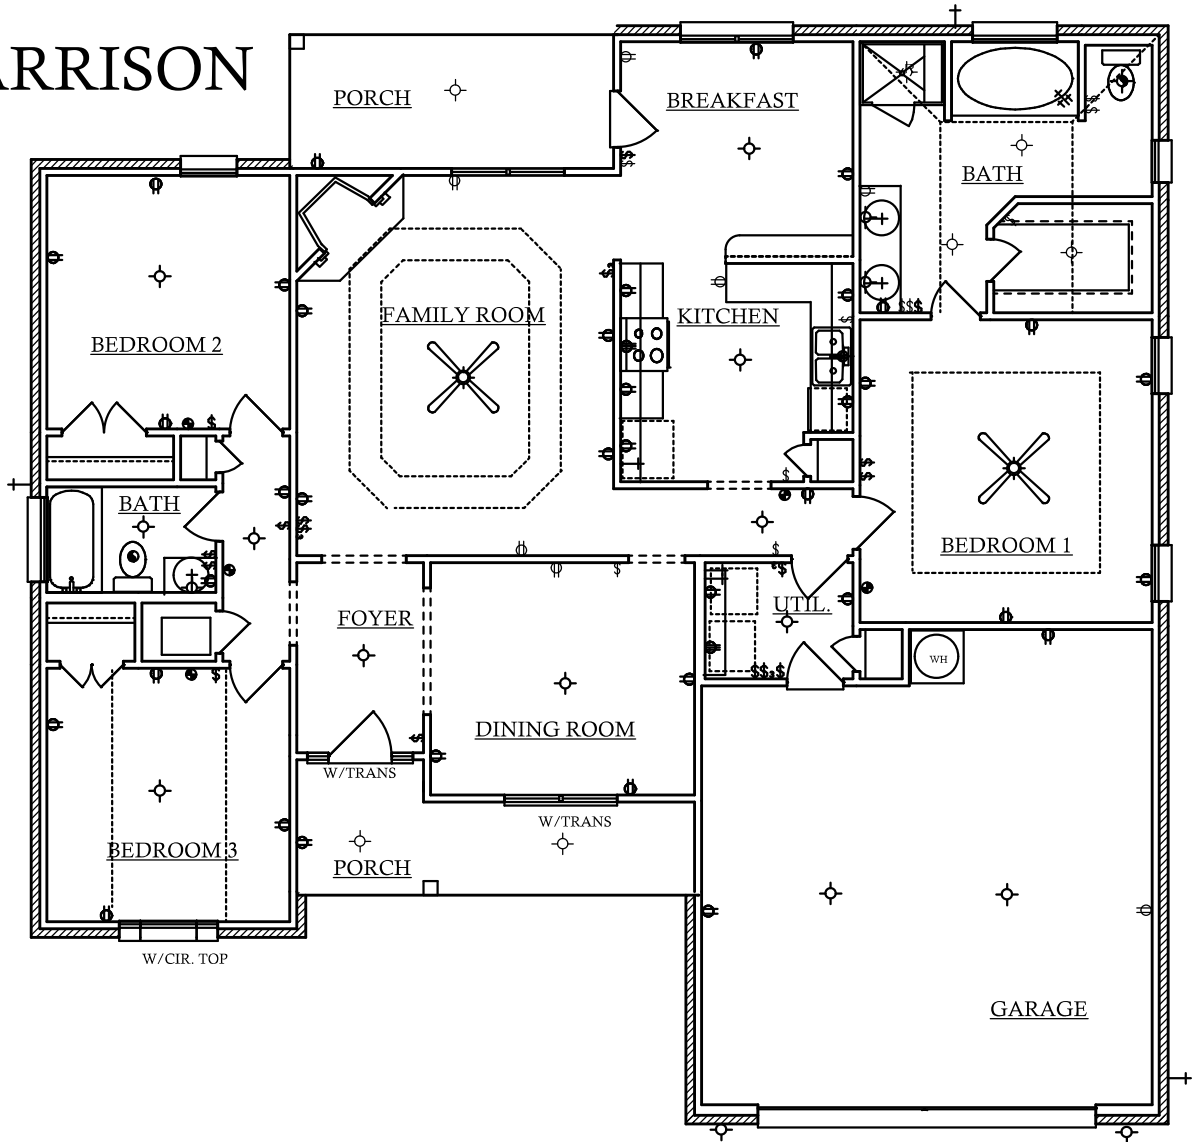

# HARRISON

BREWER HOMES

AREA:  
 LIVING 1,719 S.F.  
 GARAGE 501 S.F.  
 PORCHES 193 S.F.

1732-B-109