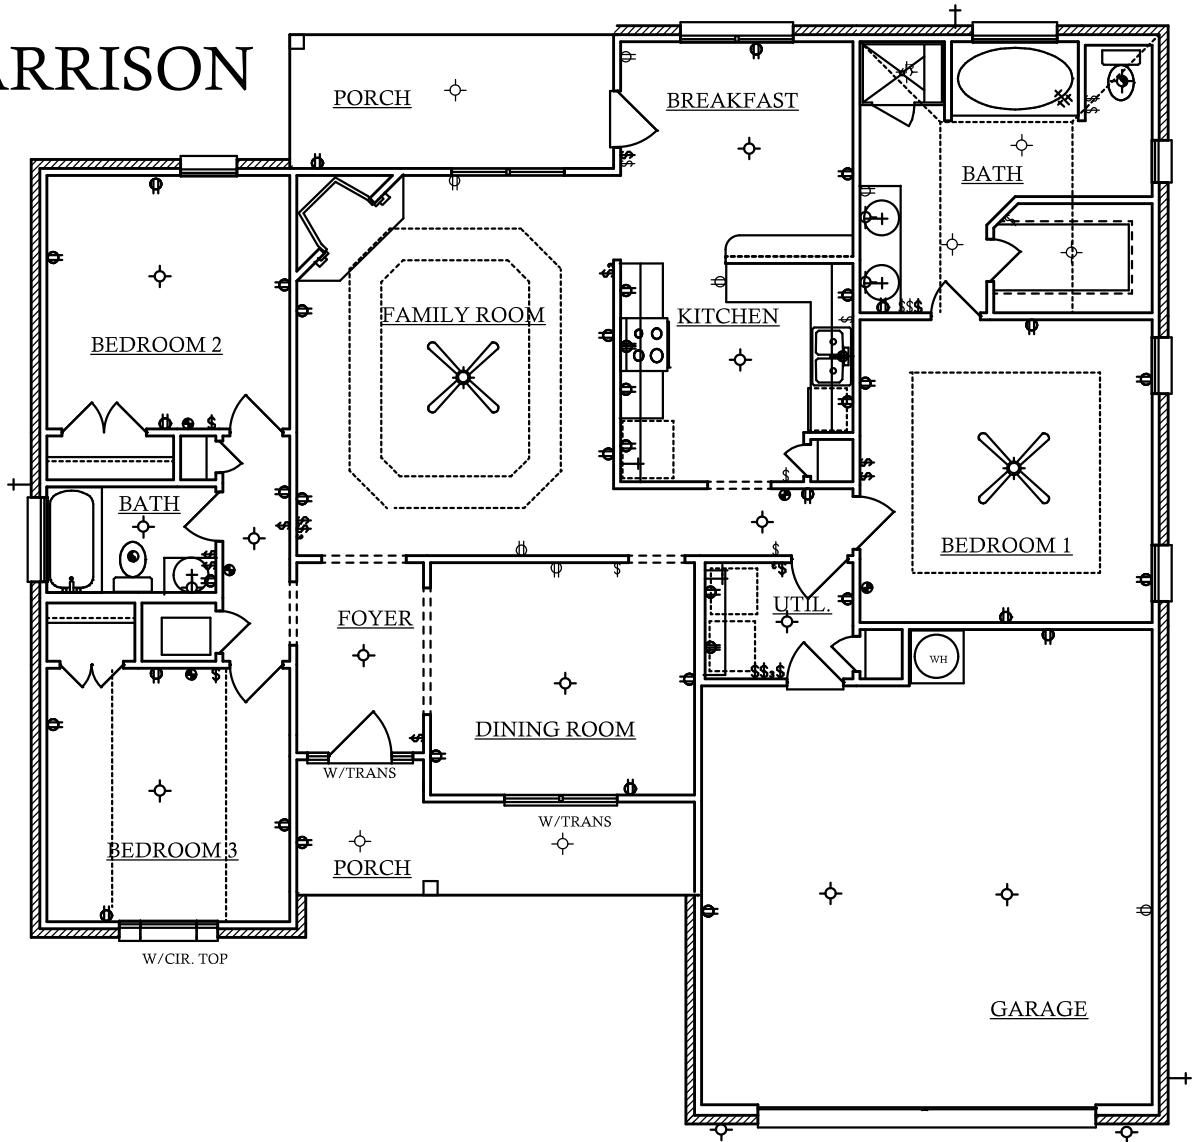

HARRISON

BREWER HOMES

AREA:
 LIVING 1,719 S.F.
 GARAGE 501 S.F.
 PORCHES 193 S.F.

1732-B-109