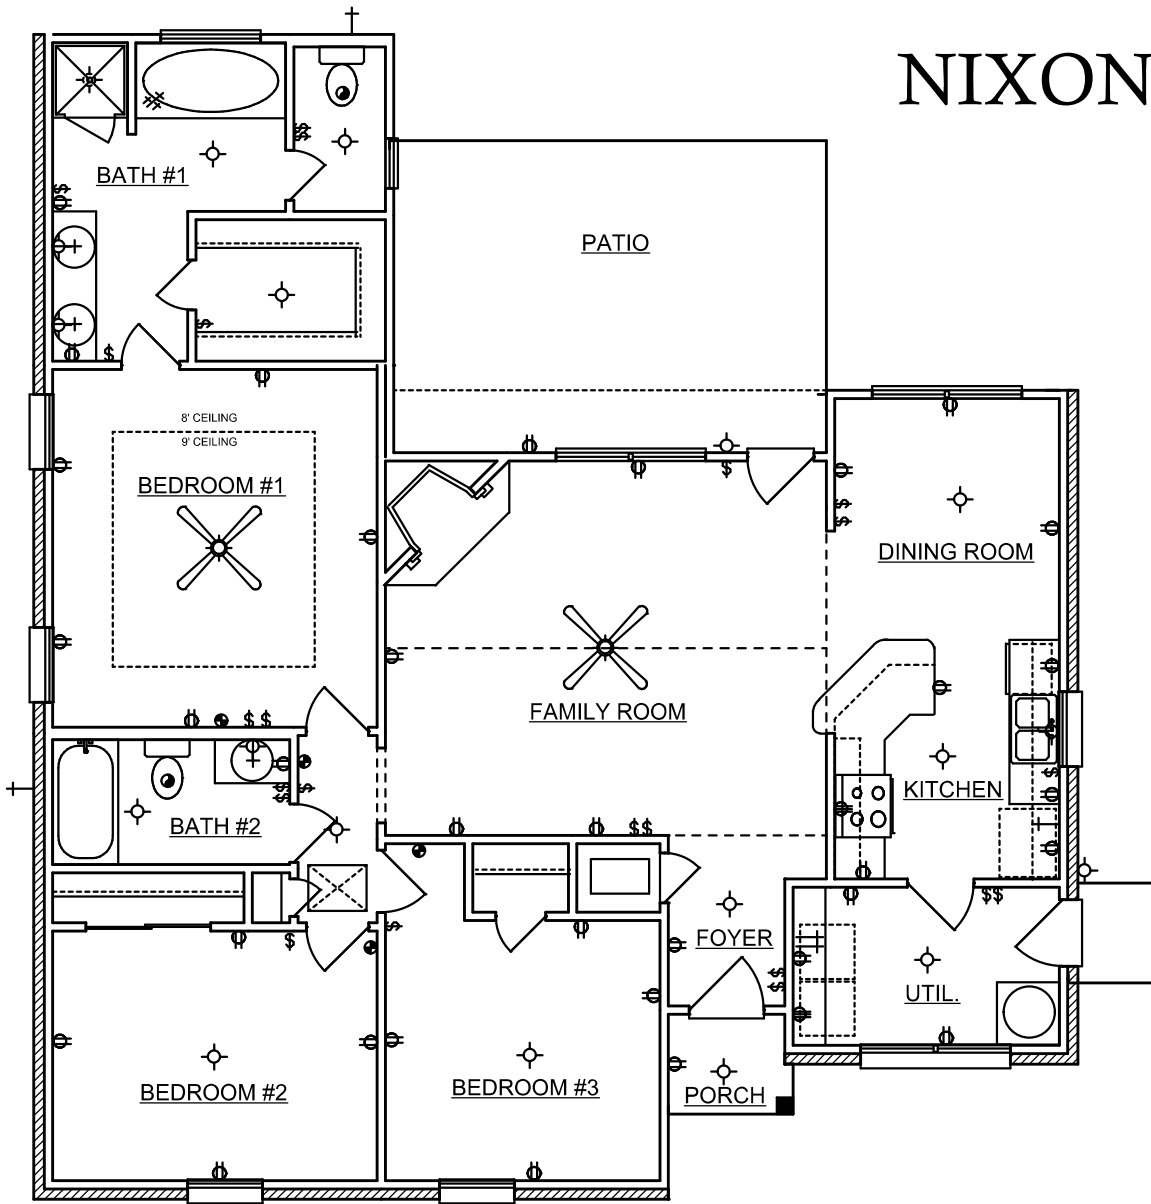

NIXON

BREWER HOMES

| AREA | | |
|---------|-------|------|
| LIVING | 1,420 | S.F. |
| PORCH | 63 | S.F. |
| LANDING | 12 | S.F. |
| PATIO | 174 | S.F. |

1432-4-132