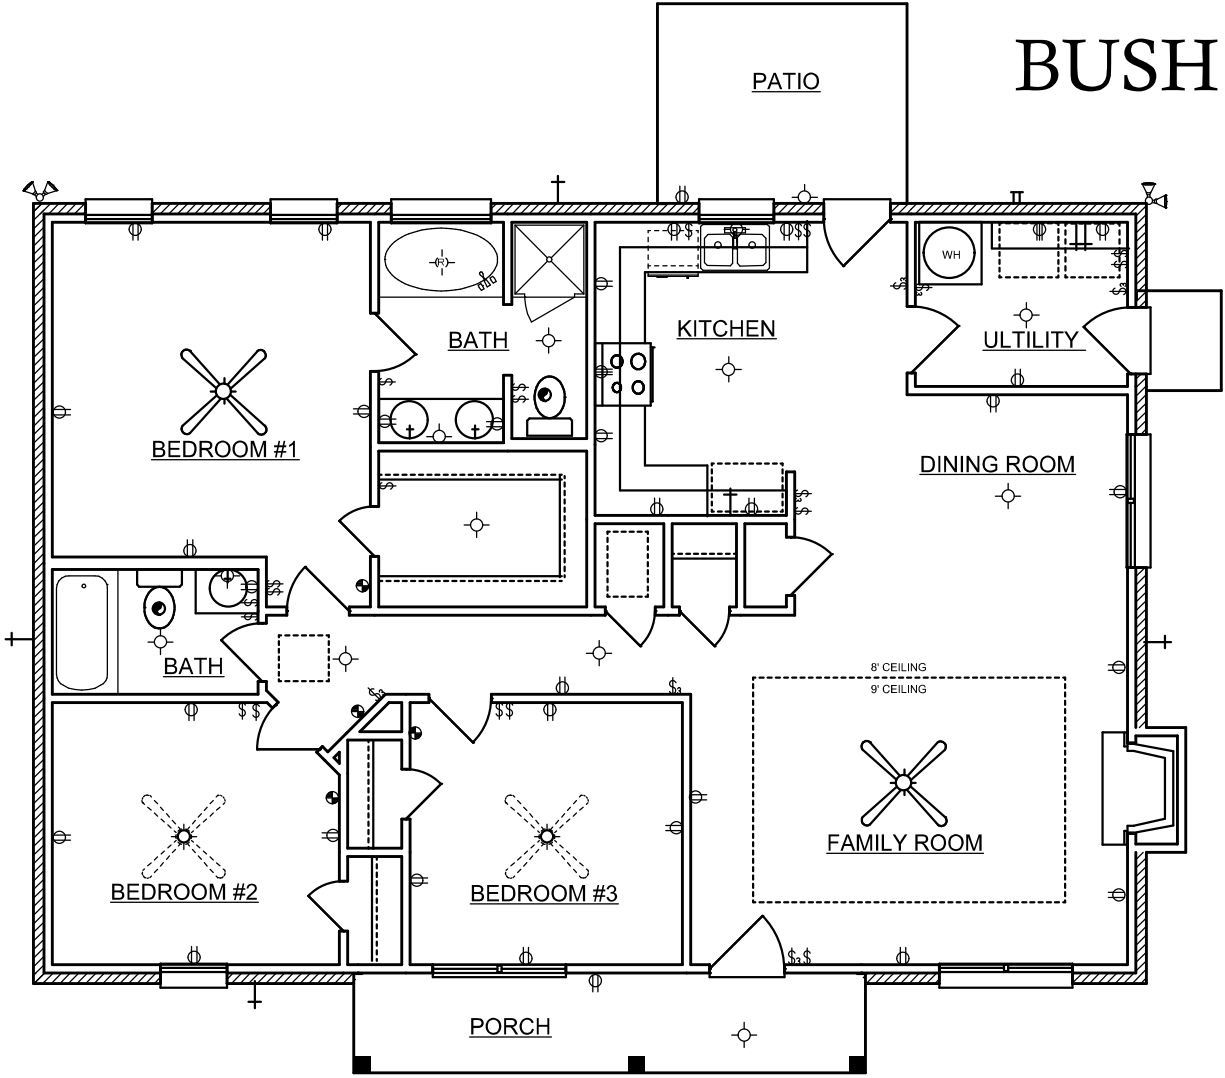

BUSH

BREWER HOMES

AREA	
LIVING	1,393 S.F.
PORCH	82 S.F.
PATIO	180 S.F.
LANDING	12 S.F.

1332-A-102