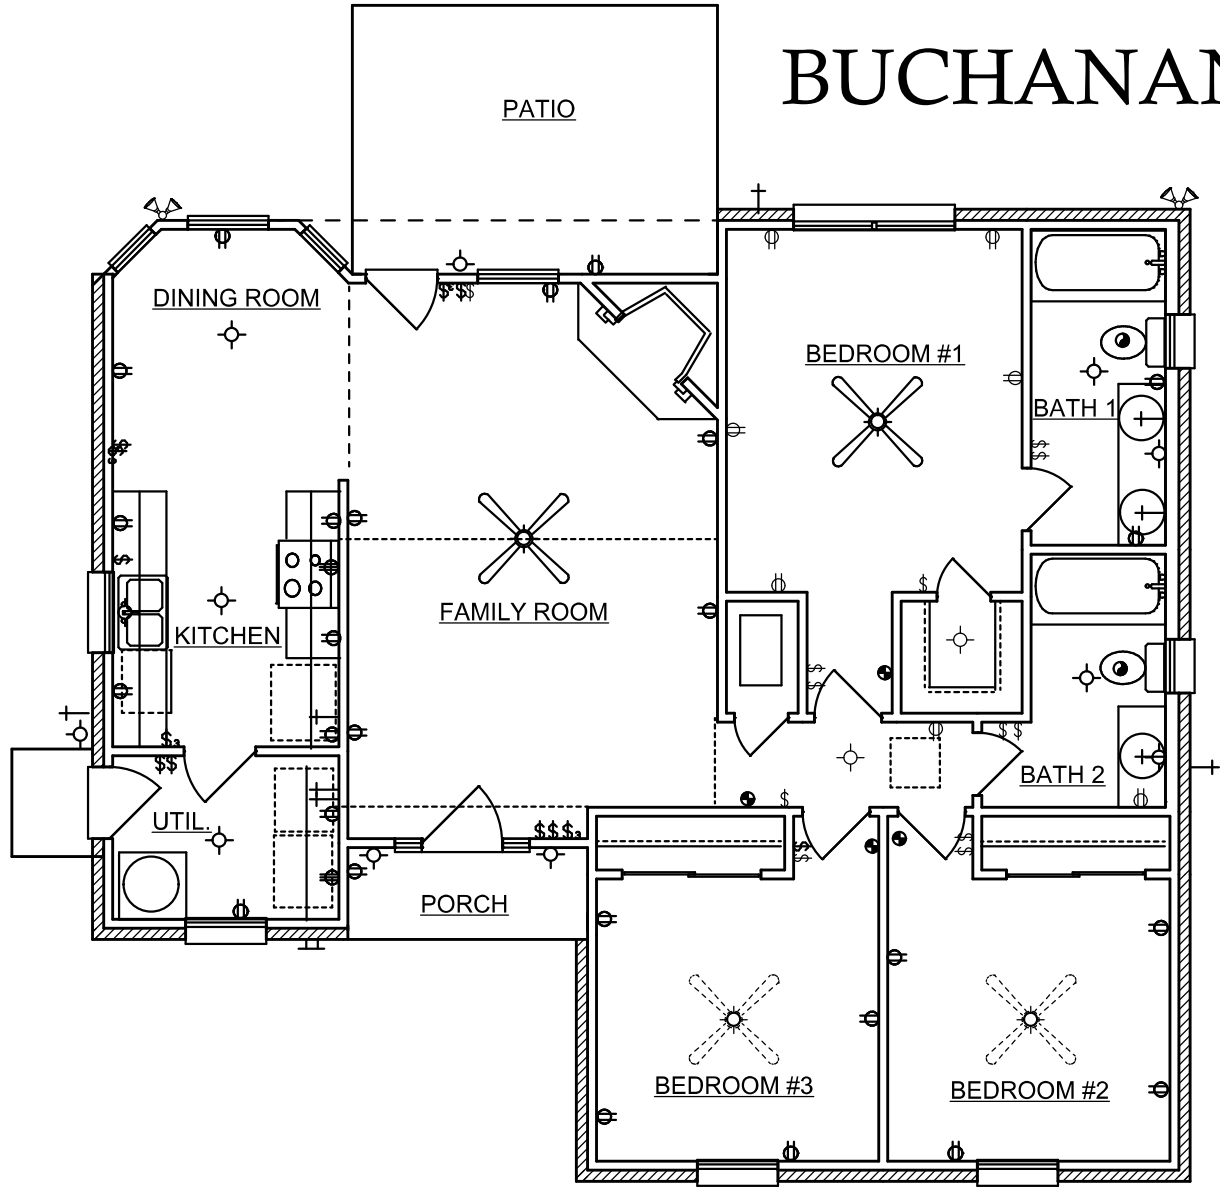

BUCHANAN

BREWER HOMES

SQUARE FOOTAGE	
LIVING	1,243 SQ.FT.
PORCHES	58 SQ.FT.
LANDING	12 SQ.FT.
PATIO	109 SQ.FT.

1232-B-83