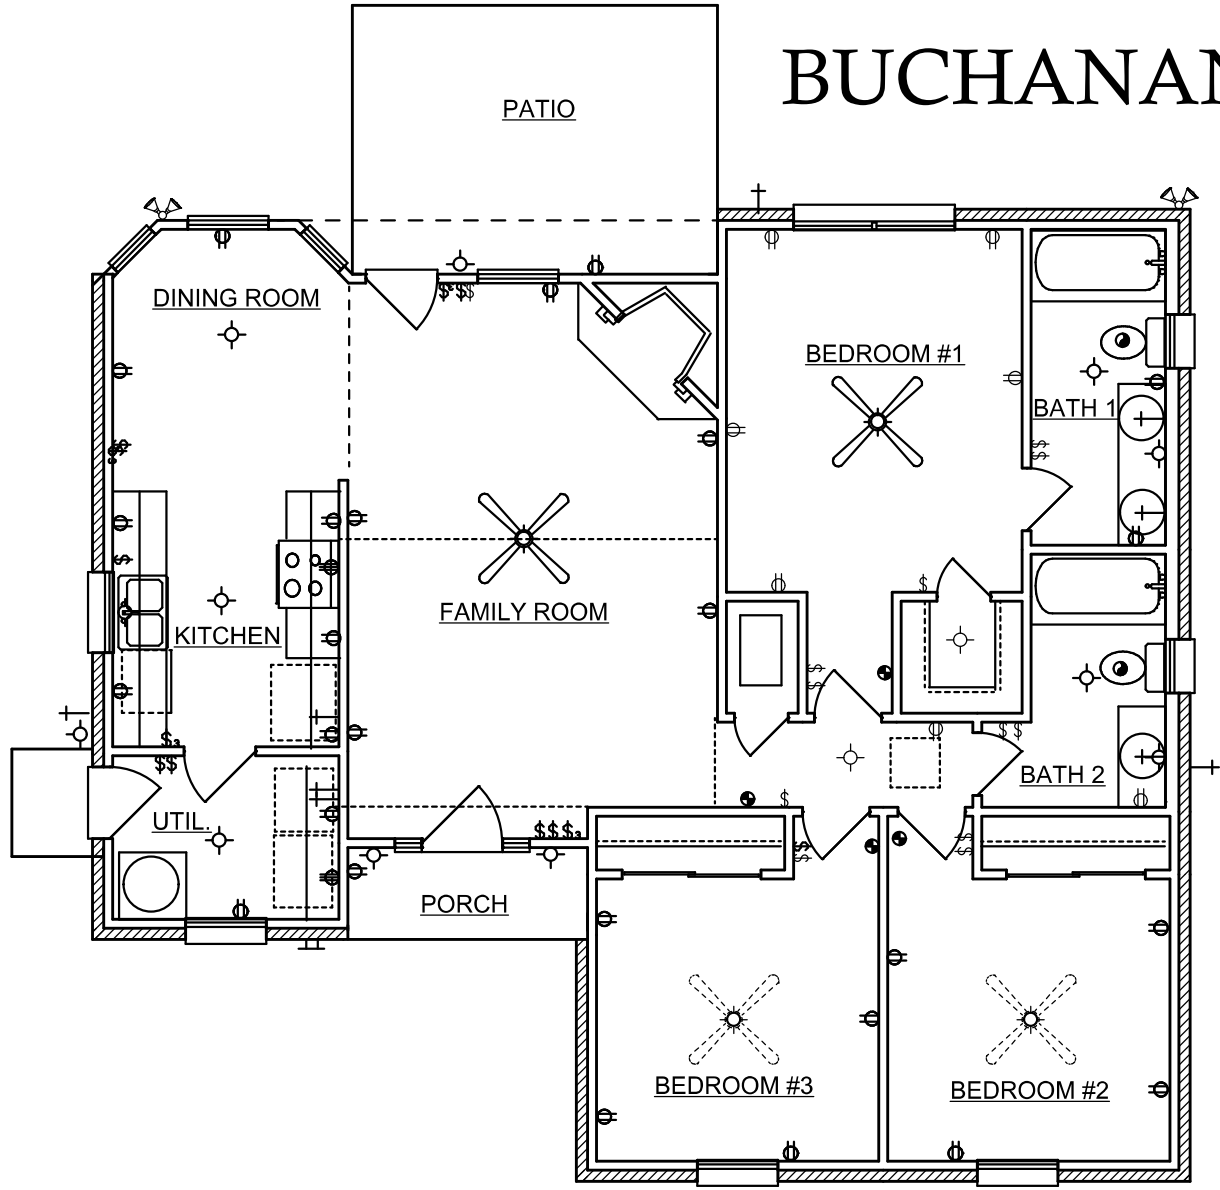

# BUCHANAN

**BREWER HOMES**

SQUARE FOOTAGE	
LIVING	1,243 SQ.FT.
PORCHES	58 SQ.FT.
LANDING	12 SQ.FT.
PATIO	109 SQ.FT.

1232-B-83