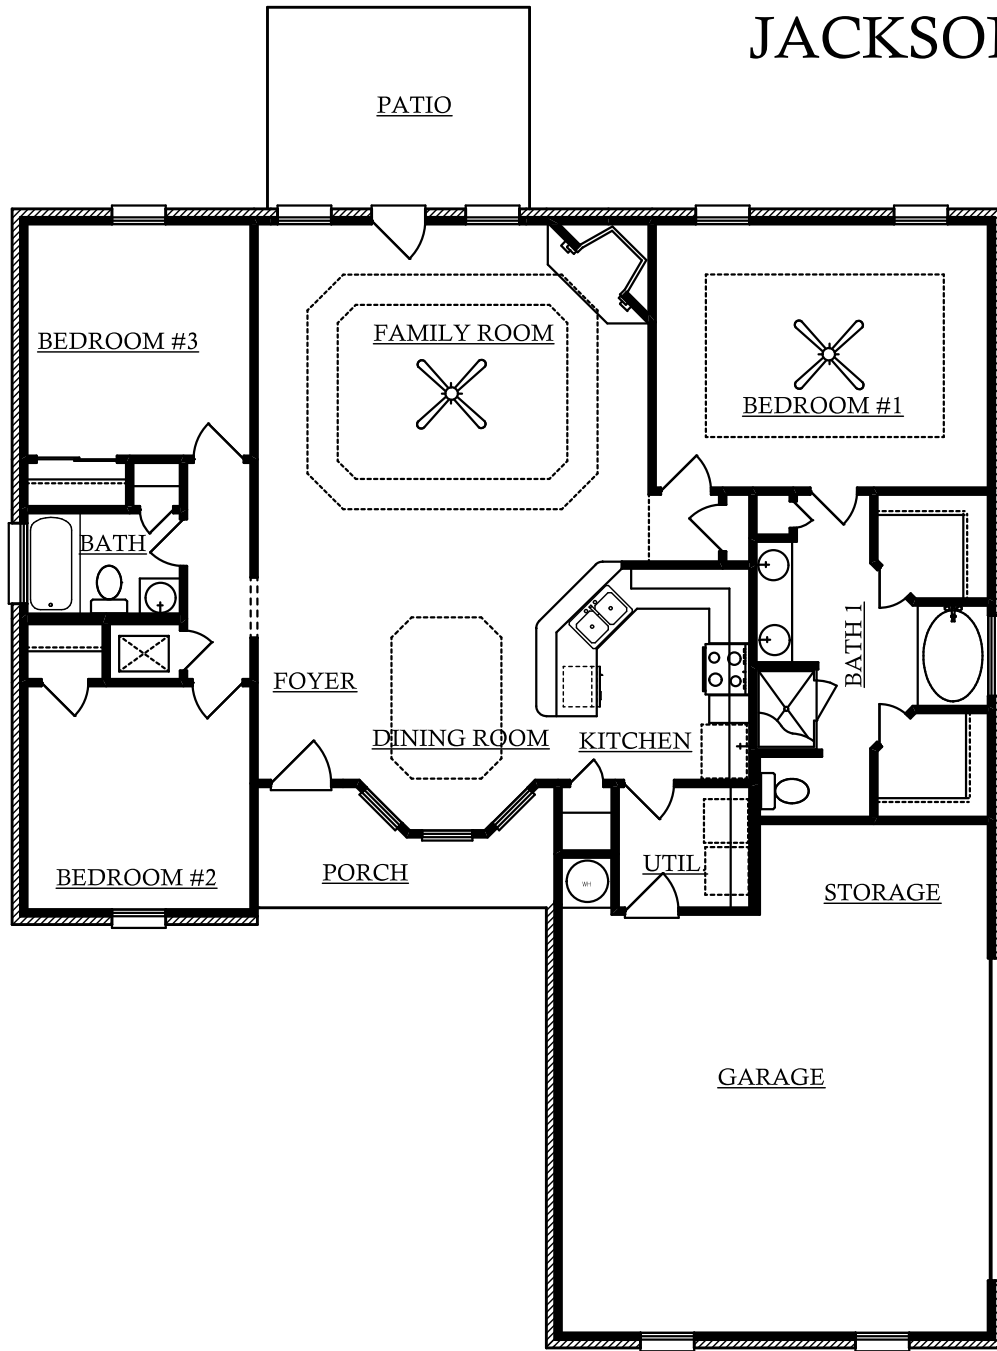

# JACKSON

BREWER HOMES  
(251) 633-7826

LIVING 1587.3 sq. ft.  
PORCH 72.2 sq. ft.  
PATIO 130.0 sq. ft.  
GARAGE 549.9 sq. ft.

1532-G-141