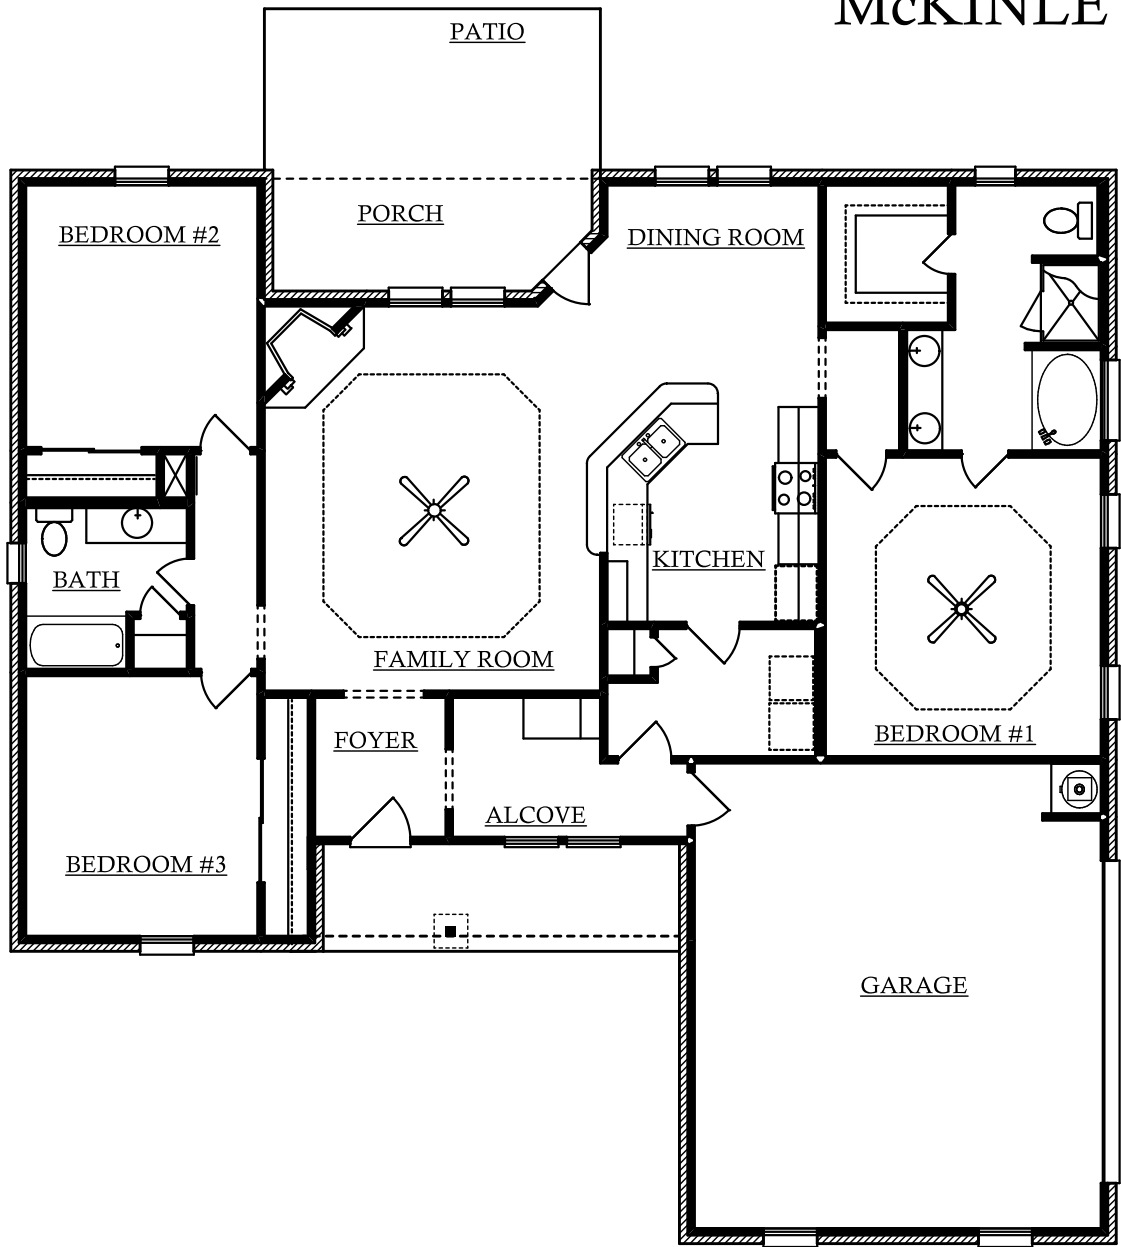

# McKINLEY

**BREWER HOMES**  
 (251) 633-7826

LIVING	1740.8 sq. ft.
PORCH	184.7 sq. ft.
PATIO	133.3 sq. ft.
GARAGE	513.4 sq. ft.