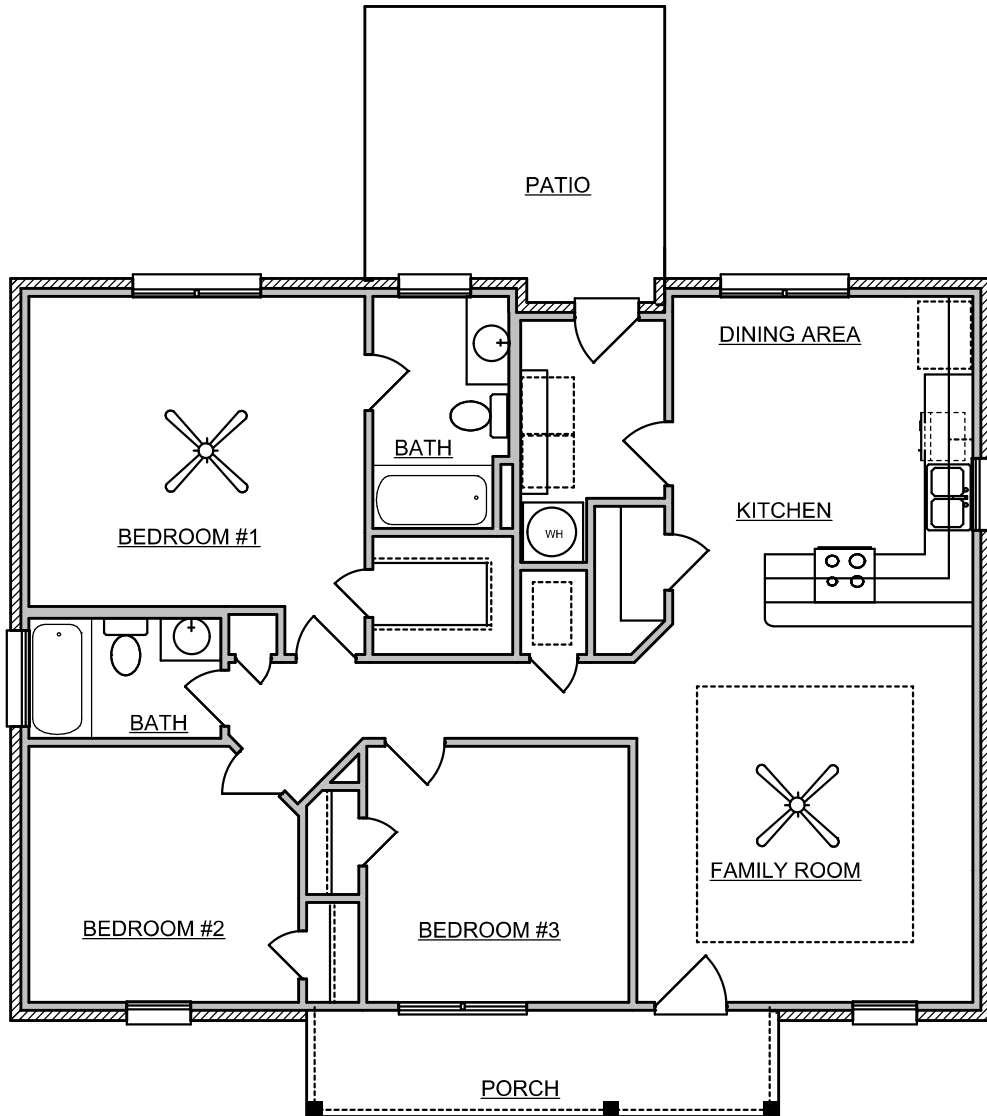

HENRY II

BREWER HOMES

LIVING 1,249 S.F.
PORCH 93 S.F.
PATIO 142 S.F.

1232-F-87