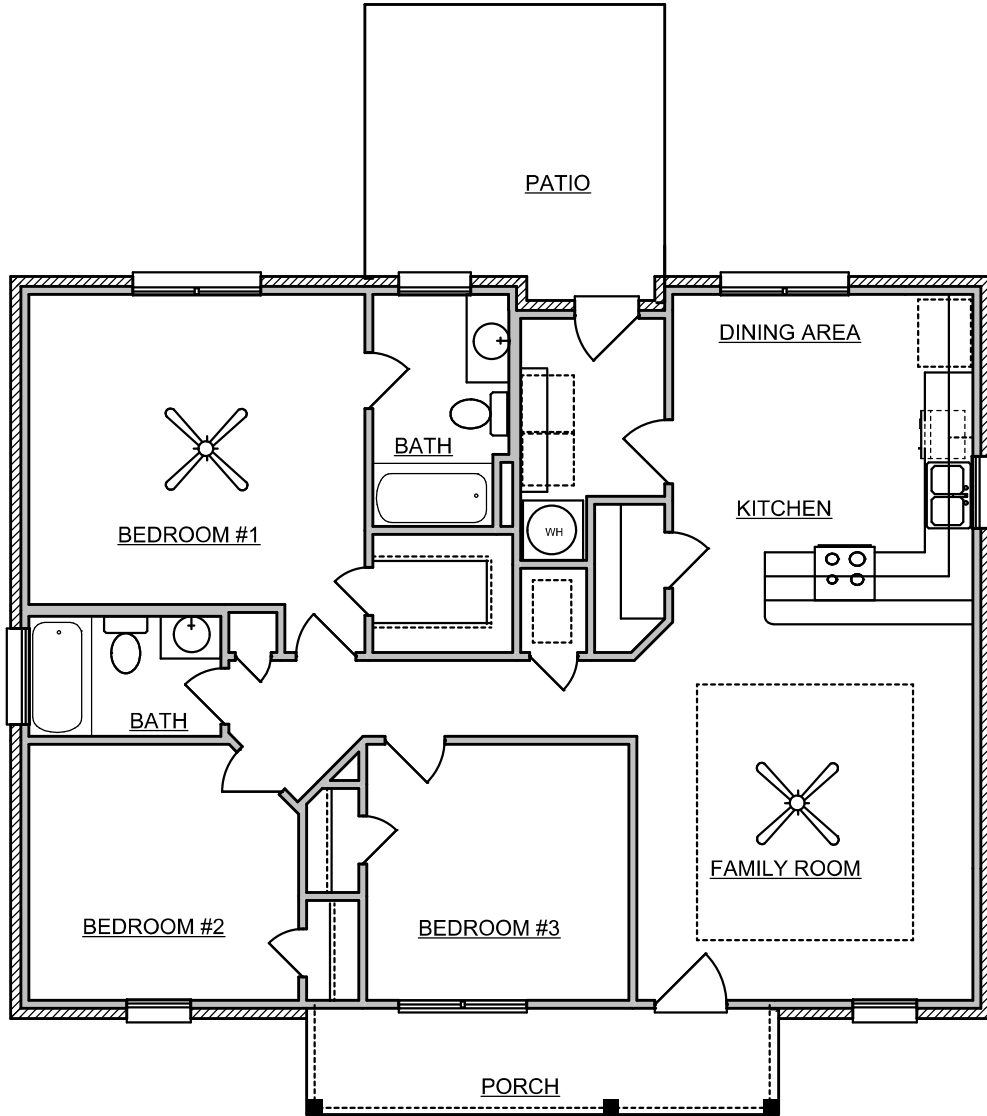

HENRY II

BREWER HOMES

LIVING 1,249 S.F.
PORCH 93 S.F.
PATIO 142 S.F.

1232-F-87